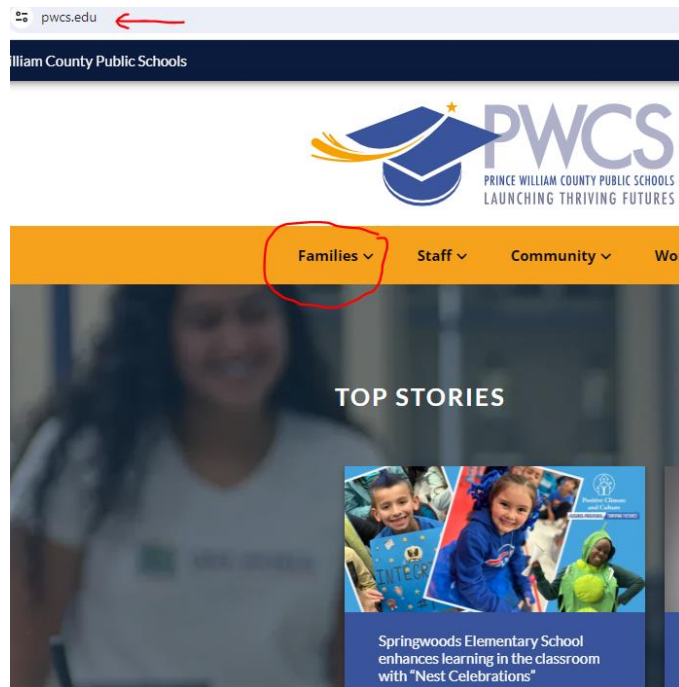

Logging into Canvas from a Home Device

Example 2:

- Type pwcs.edu into your search bar
- Select the 'families' drop down menu