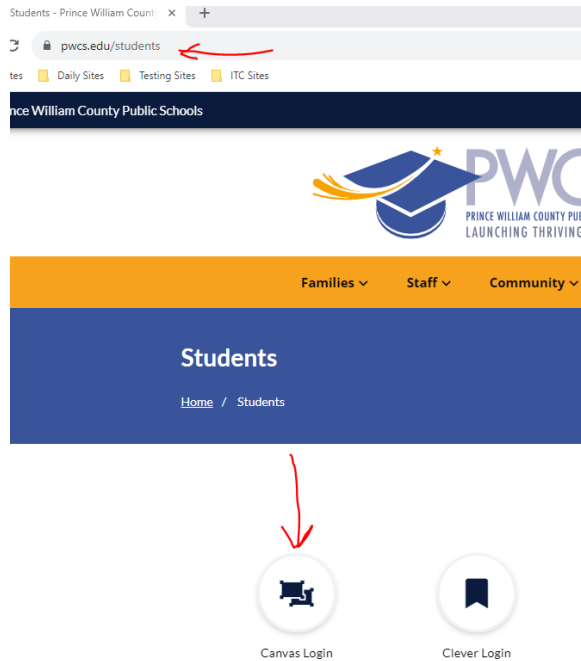

Logging into Canvas from a Home Device

EXAMPLE 1:

- Go to pwcs.edu/students
- Select 'Canvas login' ****This process also works to log into Clever by clicking the button below and following the same steps****

- Select log in with Office 365 - Use your child's email (ex: smithdj33@pwcs-edu.org) and their password to log in
- **If your student is in kindergarten, first or second grade they can select the 'clever badge log in' and use the QR code provided by their teacher to log in instead of their email**