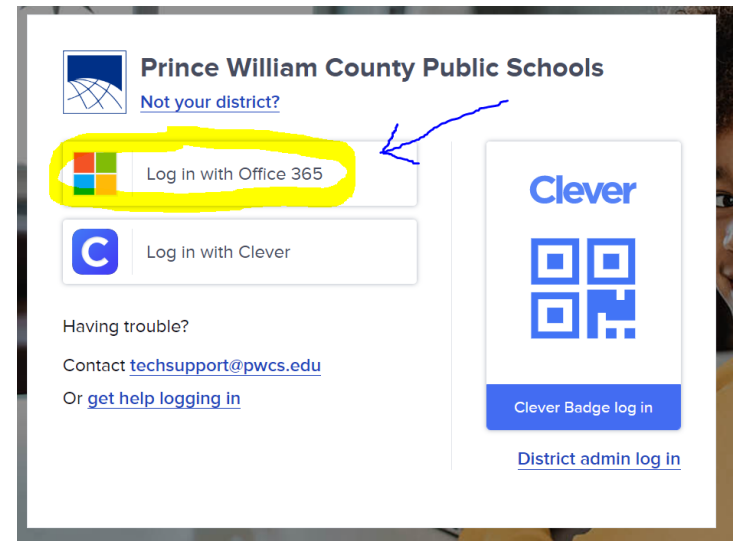

Logging into Canvas from a Home Device

EXAMPLE 1:

- Go to pwcs.edu/students
- Select 'Canvas login' ****This process also works to log into Clever by clicking the button below and following the same steps****

- Select log in with Office 365 - Use your child's email (ex: smithdj33@pwcs-edu.org) and their password to log in
- **If your student is in kindergarten, first or second grade they can select the 'clever badge log in' and use the QR code provided by their teacher to log in instead of their email**